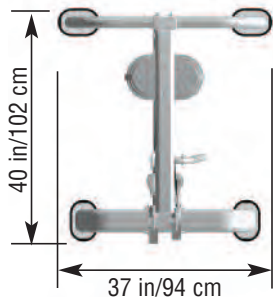

## Apollo 71HL High/Low

- Multi-purpose Hi/Low pulley station offers virtually unlimited cable exercise potential.
- Counter-balanced roller style pulley carriage offers single hand adjustability.
- Dual handle pulley carriage allows bilateral and unilateral exercises.
- Custom 1:1/4 cable ratio and ball bearing pulleys provide smooth function and unrestricted cable travel.
- 200 lbs. steel weight stack.

### Exclusive Features:

Quick release counter-balanced pulley carriage offers safe and easy adjustments with dual rotating pulley handles.

Built-in front stabilizer functions as foot brace for low row exercise.

Height: 84 in/213 cm

Distributed By Current Therapeutics 800-458-3210

**NOTE:**  
Shown with  
AP-70RP Rear Post